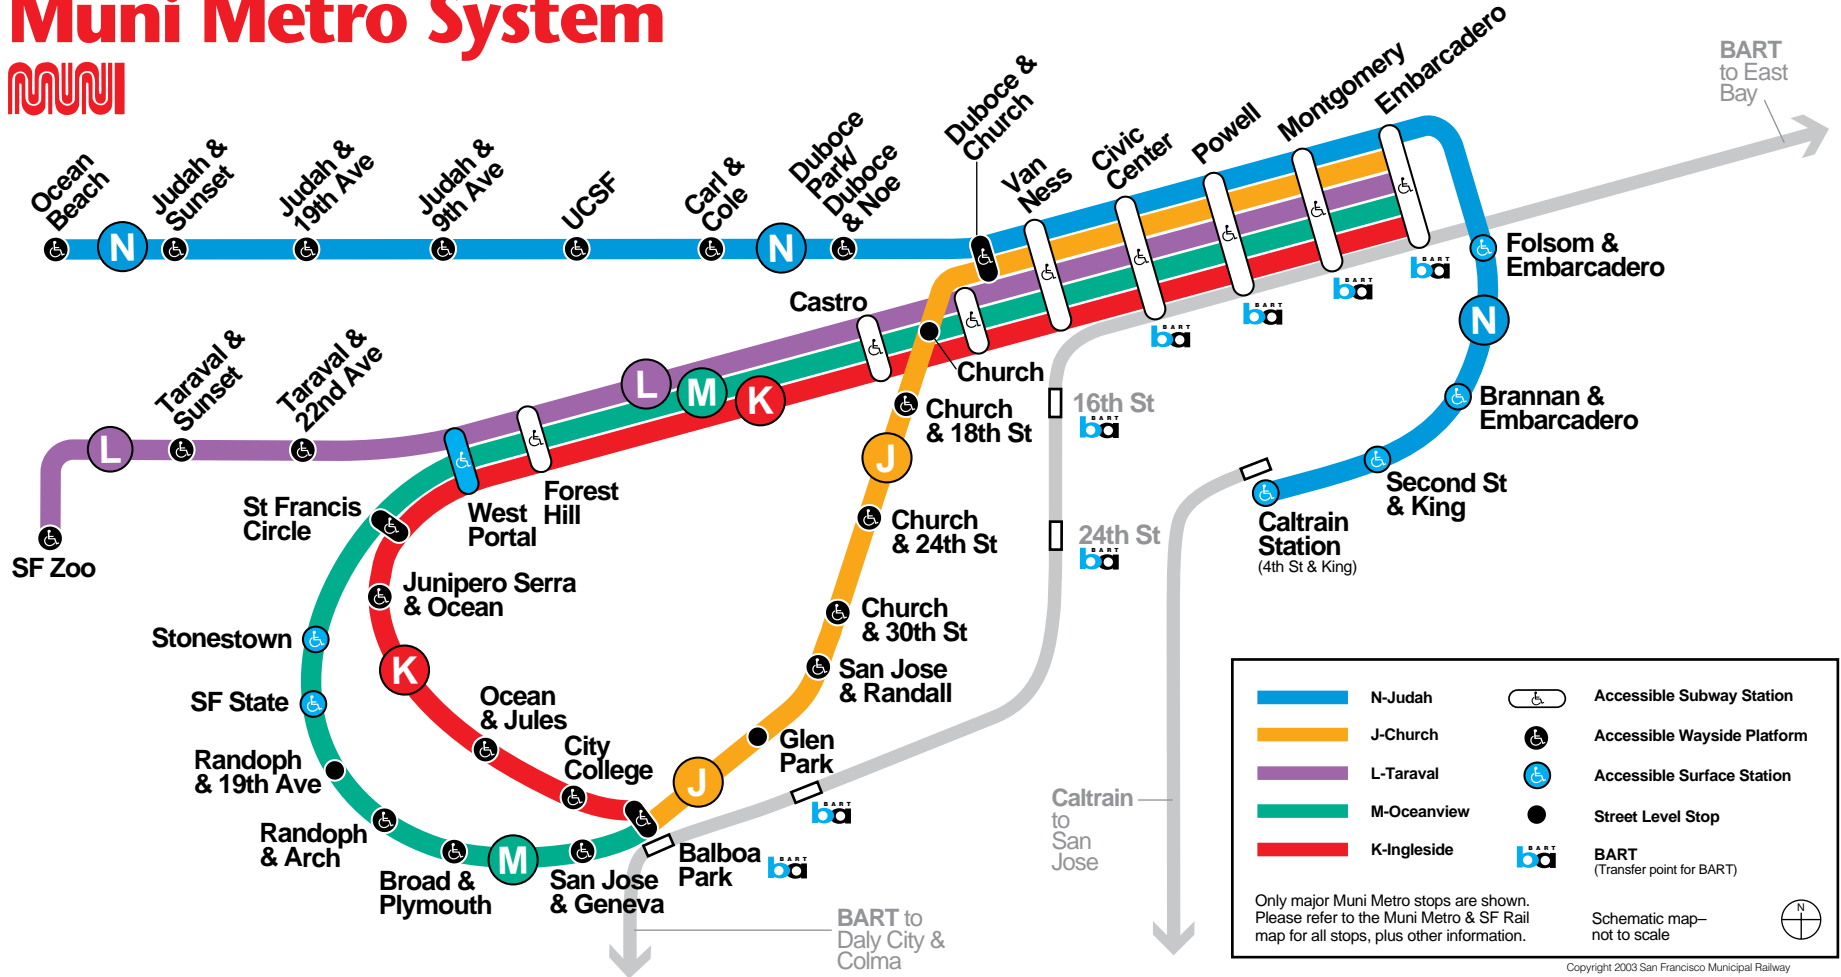

Muni Metro System

	N-Judah		Accessible Subway Station
	J-Church		Accessible Wayside Platform
	L-Taraval		Accessible Surface Station
	M-Oceanview		Street Level Stop
	K-Ingliside		BART (Transfer point for BART)

Only major Muni Metro stops are shown. Please refer to the Muni Metro & SF Rail map for all stops, plus other information.

Schematic map—not to scale