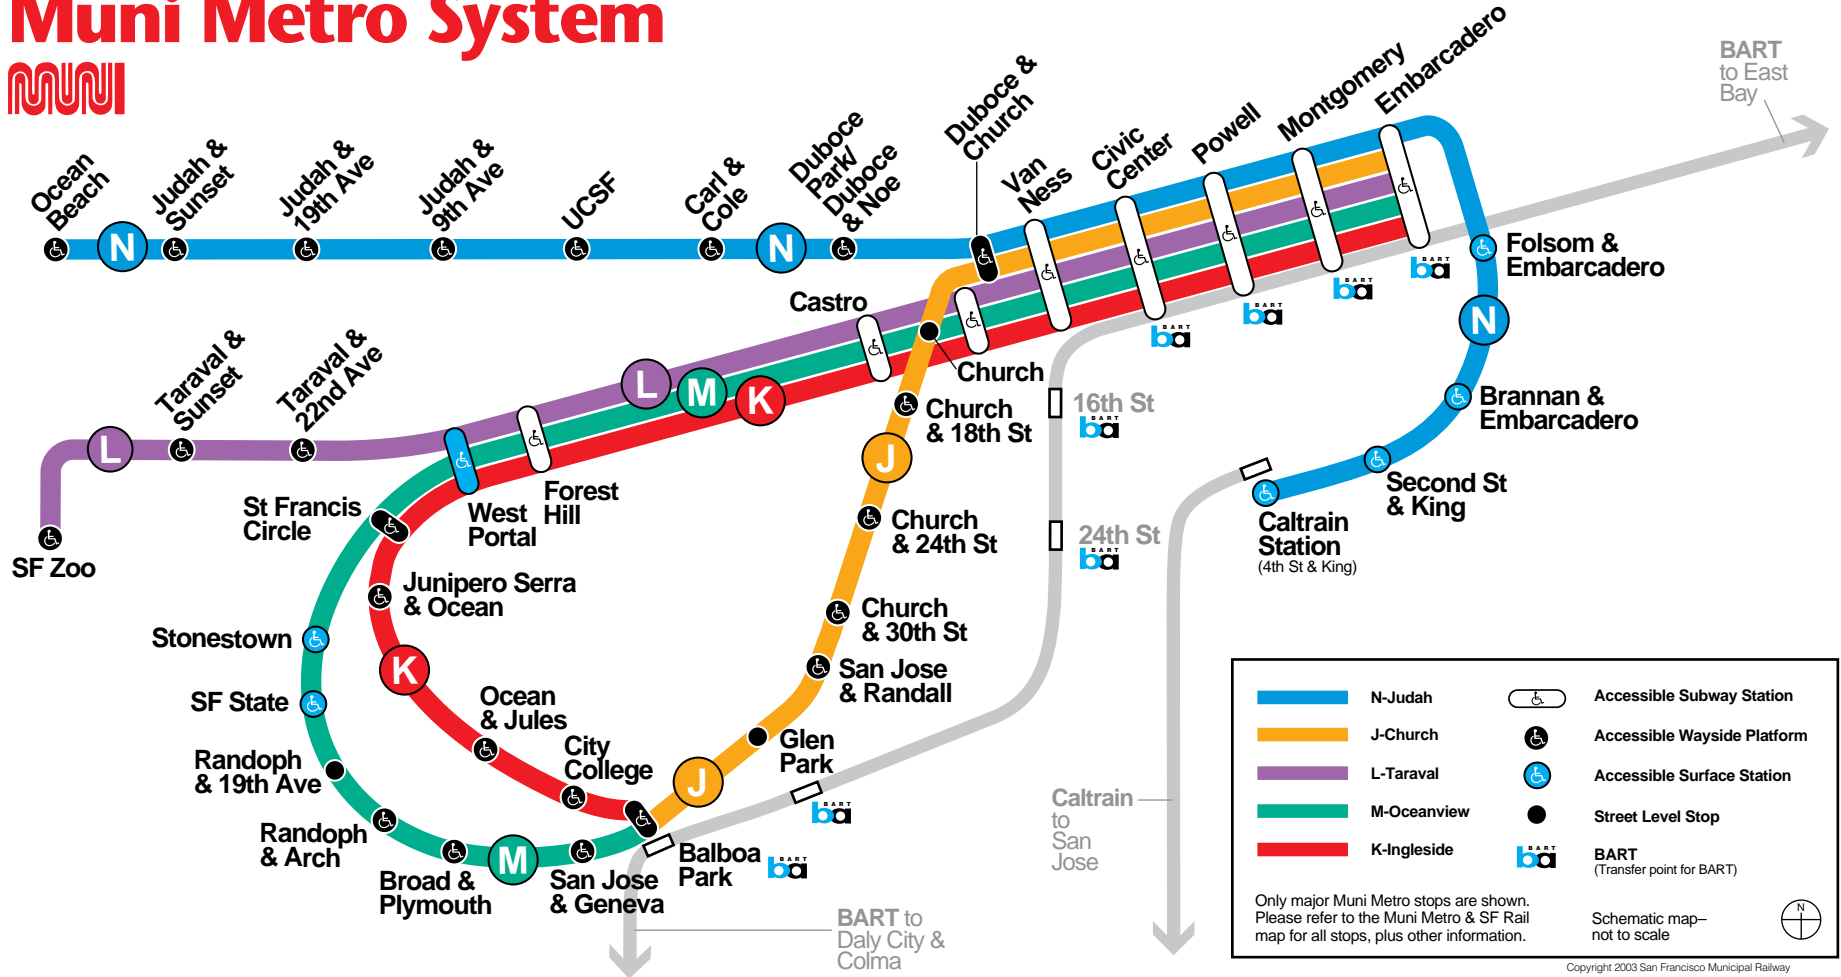

Muni Metro System

	N-Judah		Accessible Subway Station
	J-Church		Accessible Wayside Platform
	L-Taraval		Accessible Surface Station
	M-Oceanview		Street Level Stop
	K-Ingliside		BART (Transfer point for BART)

Only major Muni Metro stops are shown. Please refer to the Muni Metro & SF Rail map for all stops, plus other information.

Schematic map— not to scale