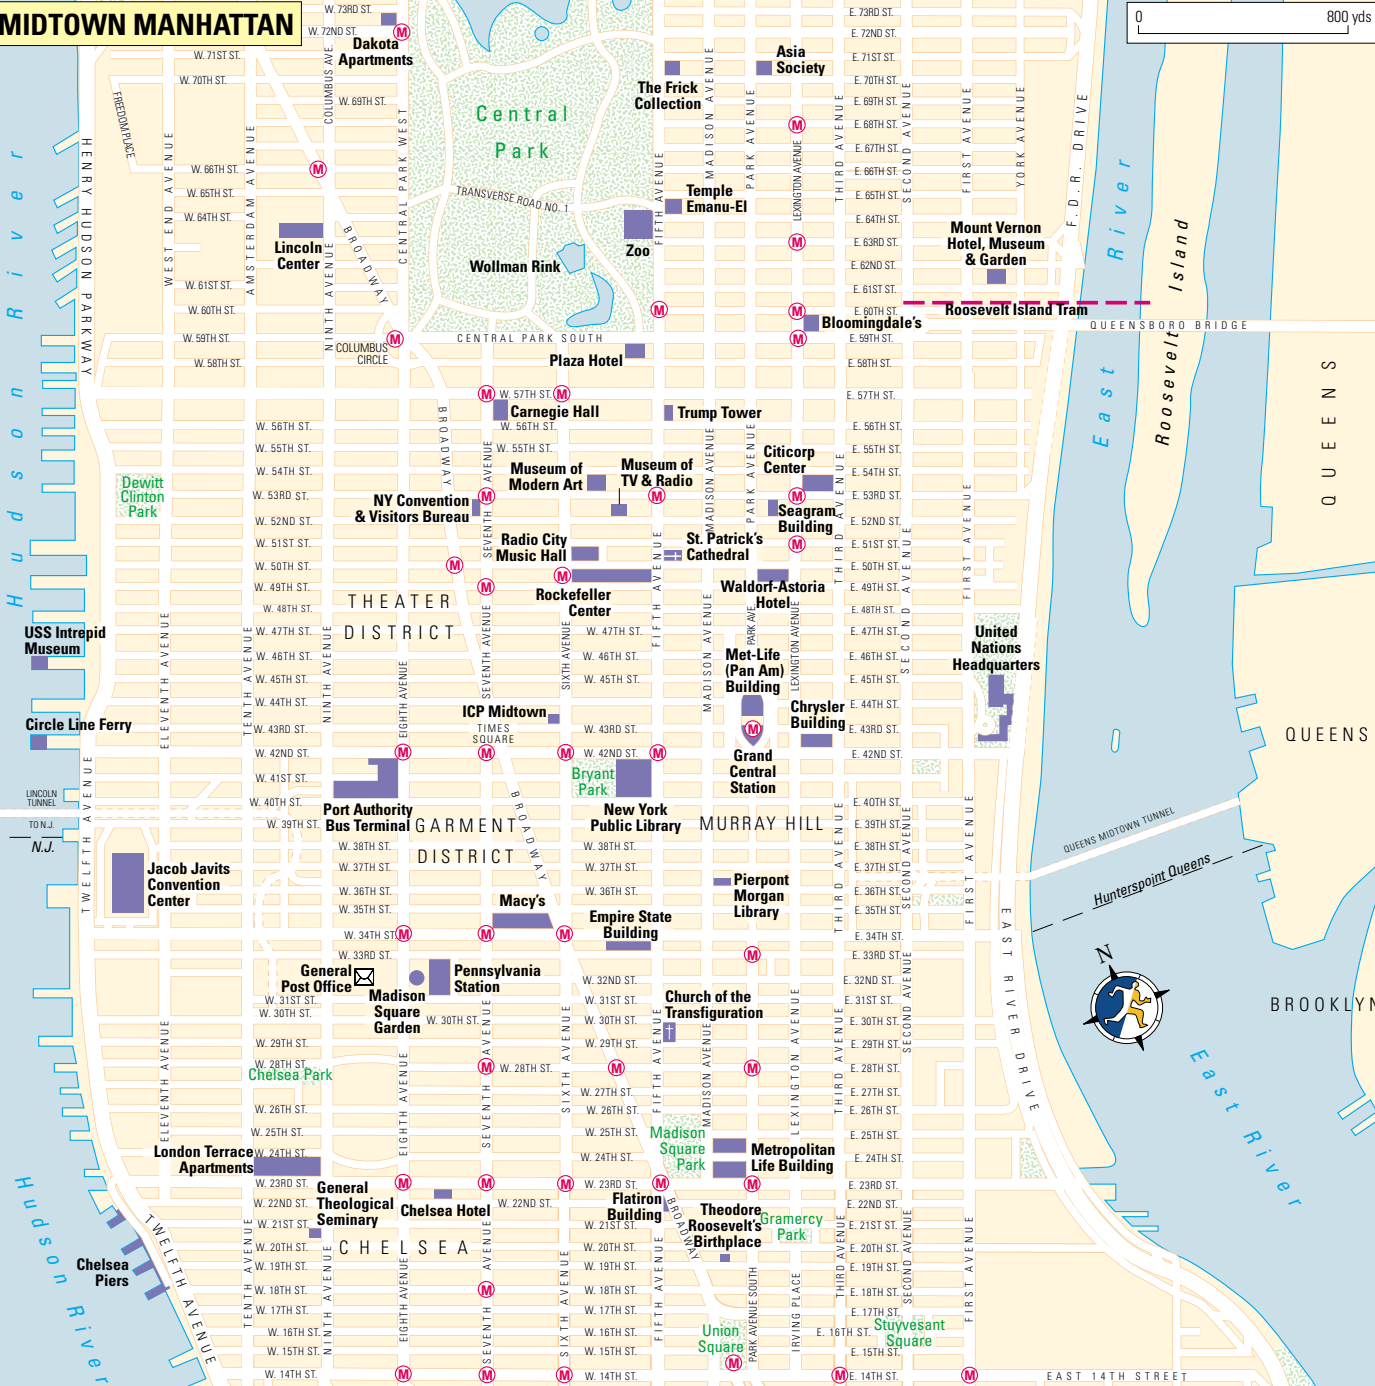

MIDTOWN MANHATTAN

0 800 yds

Hudson River

USS Intrepid Museum

Circle Line Ferry

Lincoln Tunnel

N.J.

Chelsea Piers

London Terrace Apartments

General Theological Seminary

Chelsea Hotel

General Post Office

Madison Square Garden

W. 73RD ST.
W. 72ND ST.
W. 71ST ST.
W. 70TH ST.
W. 66TH ST.
W. 65TH ST.
W. 64TH ST.
W. 61ST ST.
W. 60TH ST.
W. 59TH ST.
W. 58TH ST.

W. 56TH ST.
W. 55TH ST.
W. 54TH ST.
W. 53RD ST.
W. 52ND ST.
W. 51ST ST.
W. 50TH ST.
W. 49TH ST.
W. 48TH ST.
W. 47TH ST.
W. 46TH ST.
W. 45TH ST.
W. 44TH ST.
W. 43RD ST.
W. 42ND ST.
W. 41ST ST.
W. 40TH ST.

W. 39TH ST.
W. 38TH ST.
W. 37TH ST.
W. 36TH ST.
W. 35TH ST.
W. 34TH ST.
W. 33RD ST.
W. 31ST ST.
W. 30TH ST.
W. 29TH ST.
W. 28TH ST.
W. 26TH ST.
W. 25TH ST.
W. 24TH ST.

W. 23RD ST.
W. 22ND ST.
W. 21ST ST.
W. 20TH ST.
W. 19TH ST.
W. 18TH ST.
W. 17TH ST.
W. 16TH ST.
W. 15TH ST.
W. 14TH ST.