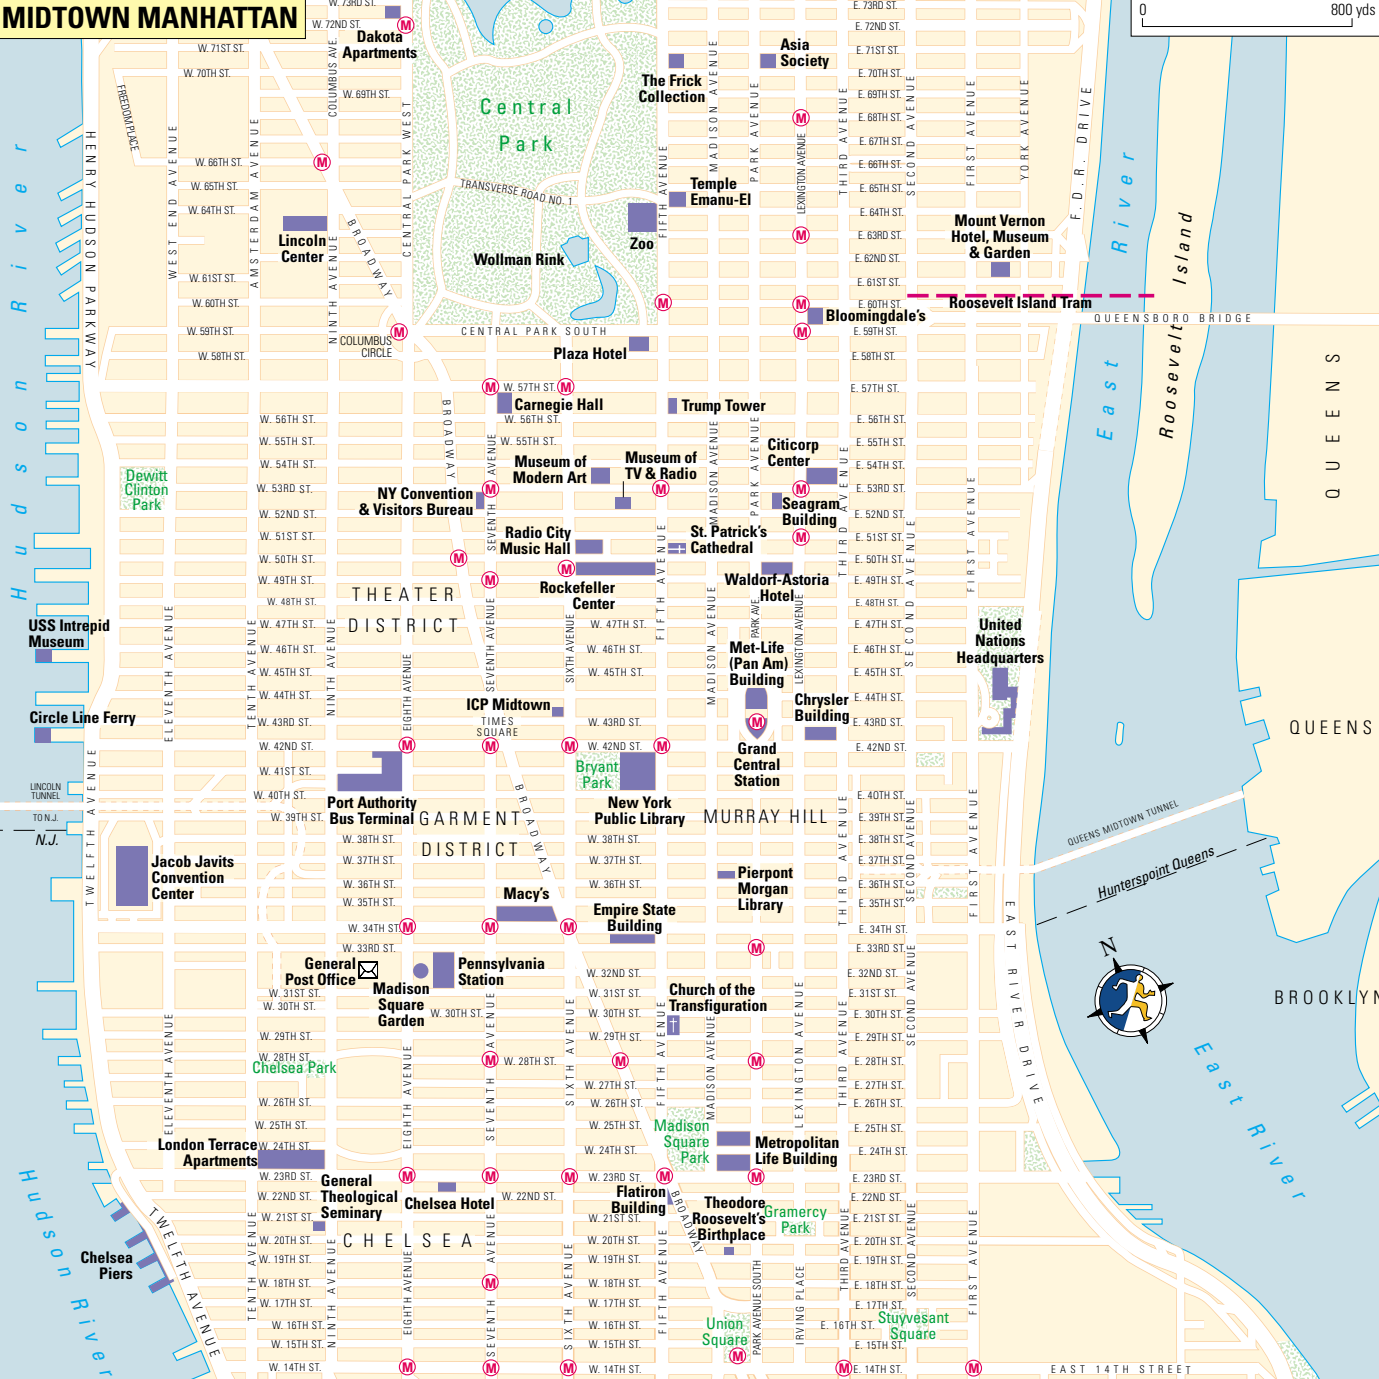

MIDTOWN MANHATTAN

0 800 yds

Hudson River

W. 73RD ST.
W. 72ND ST.
W. 71ST ST.
W. 70TH ST.
W. 66TH ST.
W. 65TH ST.
W. 64TH ST.
W. 61ST ST.
W. 60TH ST.
W. 59TH ST.
W. 58TH ST.
W. 56TH ST.
W. 55TH ST.
W. 54TH ST.
W. 53RD ST.
W. 52ND ST.
W. 51ST ST.
W. 50TH ST.
W. 49TH ST.
W. 48TH ST.
W. 47TH ST.
W. 46TH ST.
W. 45TH ST.
W. 44TH ST.
W. 43RD ST.
W. 42ND ST.
W. 41ST ST.
W. 40TH ST.
W. 39TH ST.
W. 38TH ST.
W. 37TH ST.
W. 36TH ST.
W. 35TH ST.
W. 34TH ST.
W. 33RD ST.
W. 31ST ST.
W. 30TH ST.
W. 29TH ST.
W. 28TH ST.
W. 26TH ST.
W. 25TH ST.
W. 24TH ST.
W. 23RD ST.
W. 22ND ST.
W. 21ST ST.
W. 20TH ST.
W. 19TH ST.
W. 18TH ST.
W. 17TH ST.
W. 16TH ST.
W. 15TH ST.
W. 14TH ST.

Dakota Apartments
Lincoln Center
Central Park
Wollman Rink
Zoo
The Frick Collection
Temple Emanu-El
Asia Society
Mount Vernon Hotel, Museum & Garden
Roosevelt Island Tram
Carnegie Hall
Trump Tower
Museum of Modern Art
Museum of TV & Radio
Citicorp Center
NY Convention & Visitors Bureau
Radio City Music Hall
Rockefeller Center
St. Patrick's Cathedral
Waldorf-Astoria Hotel
Met-Life (Pan Am) Building
Chrysler Building
Grand Central Station
ICP Midtown
Bryant Park
New York Public Library
Murray Hill
Port Authority Bus Terminal
Macy's
Empire State Building
Pierpont Morgan Library
General Post Office
Madison Square Garden
Pennsylvania Station
Church of the Transfiguration
Chelsea Park
London Terrace Apartments
General Theological Seminary
Chelsea Hotel
Flatiron Building
Theodore Roosevelt's Birthplace
Gramercy Park
Union Square
Stuyvesant Square

QUEENS
QUEENS
BROOKLYN

F.D.R. DRIVE
QUEENSBORO BRIDGE
EAST RIVER DRIVE
HUNTERSPOINT QUEENS
EAST 14TH STREET

DOWNTOWN MANHATTAN